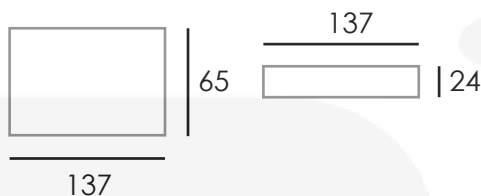

Information sheet

RGB Wi-fi Converter

For use with RX-RGB-REC

Adjustable changing speed with 8 levels

Each zone can be assigned endless receivers

Each receiver can be maximally controlled by 8 different remotes

Dimensions: approx mm

Specifications

RGB RF Wi-fi Converter

For use with RX-RGB-REC

Allows control of RGB lighting via an app available for both Android and Iphone smartphones

Product Code

RX-RGB-Wi-fi

RGB Wi-fi Converter