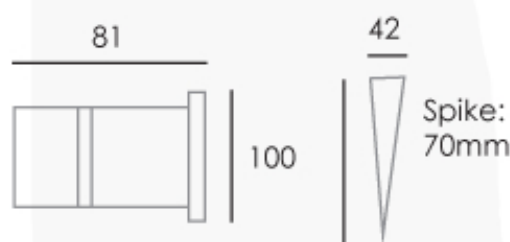

Information sheet

Inground, Surface/Spike BS1, Spotlight

BLACK

Suitable for outdoor/indoor use, residential, retail, commercial multiple applications

High quality finish

Tempered glass

Reinforced cable, spike included

Lamp not included

Dimensions: approx mm

Specifications

35w max

GU10 / LV

IP 65

Directional head

Product Code

BS1-W	Clear facia - White
BS1	Clear facia - Black
BS2	Louvre facia - Black
BSP	Spike - Black

Available in Spike and Surface Mount

M/V

RoHS