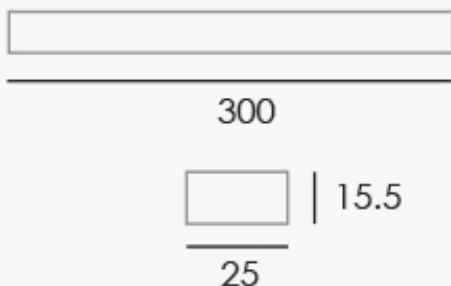

Information sheet

Cabinet/Shelf LED 5x2w Bar, CABILED5X2

120 degree beam angle

40,000hrs life

Clips and connectors not included

Driver required

Multiple applications

Dimensions: approx mm

Specifications

25mm width

5 Osram LEDs per bar

6.8W per bar

300mm length

Up to 450 lumens

CE RoHS

Product Code