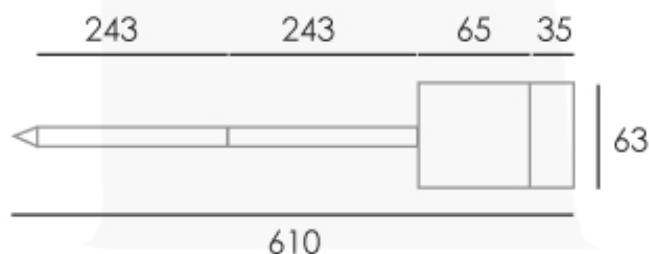

Information sheet

Inground Spot, CYCLOPSE, Spike

IP 65

BLACK ALUMINIUM

Suitable for outdoor/indoor use,
residential, retail, commercial multiple
applications

High quality finish

Tempered glass

Reinforced cable

Lamp not included

Dimensions may alter

Dimensions: approx mm (316 model)

Specifications

50w max

GU10 / LV

IP 65

Directional head