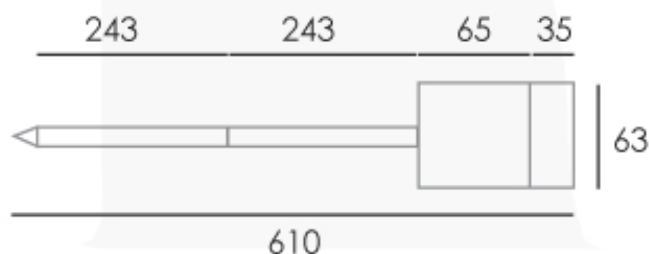

Information sheet

Inground Spot, CYCLOPSE, Spike

IP 65

SOLID COPPER

Suitable for outdoor/indoor use,
residential, retail, commercial multiple
applications

High quality finish

Tempered glass

Reinforced cable

Lamp not included

Dimensions may alter

Dimensions: approx mm (316 model)

Specifications

50w max

GU10 / LV

IP 65

Directional head