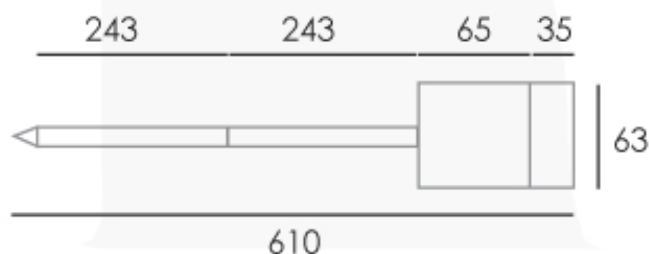

Information sheet

Inground Spot, CYCLOPSE, Spike

IP 65

GREEN

Suitable for outdoor/indoor use,
residential, retail, commercial multiple
applications

High quality finish

Tempered glass

Reinforced cable

Lamp not included

Dimensions may alter

Dimensions: approx mm (316 model)

Specifications

50w max

GU10 / LV

IP 65

Directional head