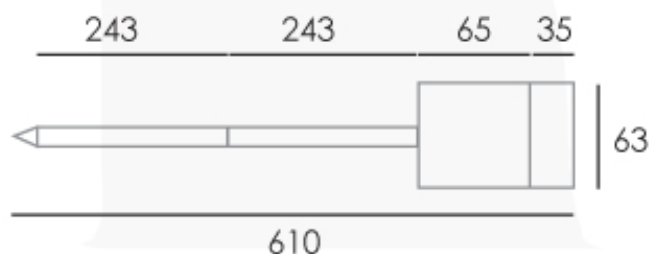

Dimensions may alter

Dimensions: approx mm (316 model)

Specifications

50w max

GU10 / LV

IP 65

Directional head

Product Code