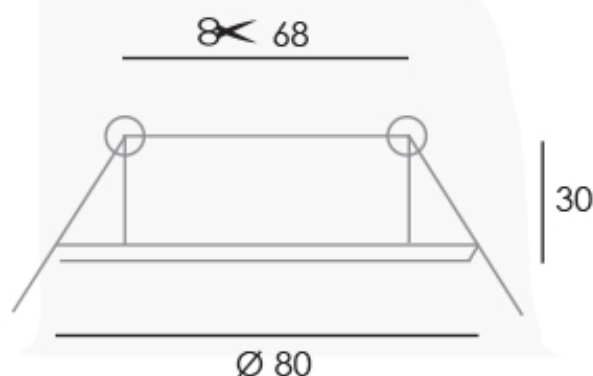

# Information sheet

Downlight, DLLRSQ - Diecast, Fixed

Designer  
Range

CHROME

Suitable for indoor use, residential, cafe's, bars & shops, multiple applications

High quality finish

Strong spring clips

Easy lamp maintenance

Compatible with halogen, CFL & LED lamps (Lamp not included)

Dimensions: approx mm

Specifications

Diecast aluminium, fixed

Lock ring

GU10 / LV

50w max

IP 20