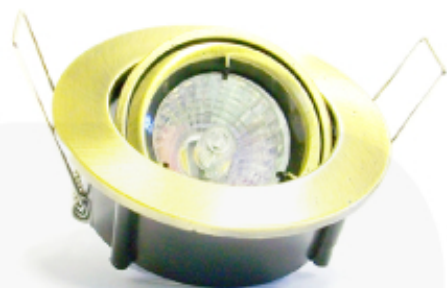

Information sheet

Downlight, DLLRT02 - Mini, Tilt

ANTIQUE BRASS

Suitable for indoor use, residential, cafe's, bars & shops, multiple applications

Also suitable for display cabinets

High quality finish

Strong spring clips

Easy lamp maintenance

Compatible with halogen & LED lamps
(Lamp not included)

Dimensions: approx mm

Specifications

Diecast aluminium, tilt

Lock ring

MR11

35w max

IP 20

Product Code

DLLRT02-BC	Brushed Chrome
DLLRT02-C	Chrome
DLLRT02-AB	Antique Brass
DLLRT02-W	White
DLLRT02-GM	Gun Metal/Black Chrome