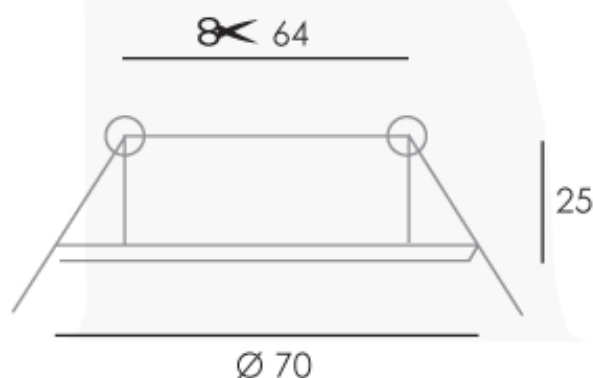

Information sheet

Downlight, DLLRT02 - Mini, Tilt

ANTIQUE BRASS

Suitable for indoor use, residential, cafe's, bars & shops, multiple applications

Also suitable for display cabinets

High quality finish

Strong spring clips

Easy lamp maintenance

Compatible with halogen & LED lamps
(Lamp not included)

Dimensions: approx mm

Specifications

Diecast aluminium, tilt

Lock ring

MR11

35w max