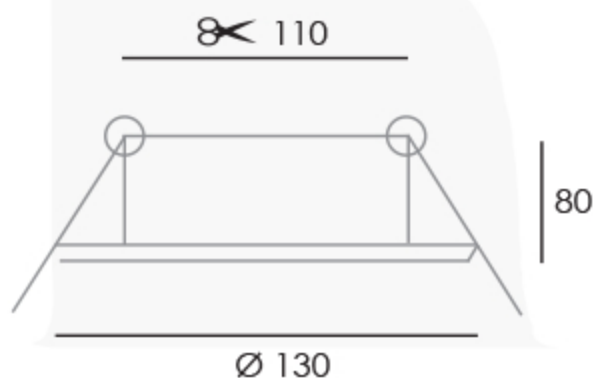

Information sheet

Downlight, DLLRTR28 - Swivel & Scoop

BRUSHED CHROME

Suitable for indoor use, residential, cafe's, bars & shops, multiple applications

High quality finish

Strong spring clips

Easy lamp maintenance

Compatible with halogen & LED lamps (Lamp not included)

Rotates 350°

Dimensions: approx mm

Specifications

Diecast aluminium. tilt

Swivel n Scoop lock ring

Low Voltage

50w max

IP 20

Product Code

DLLRTR28-BC | Brushed Chrome

DLLRTR28-C | Chrome

DLLRTR28-W | White