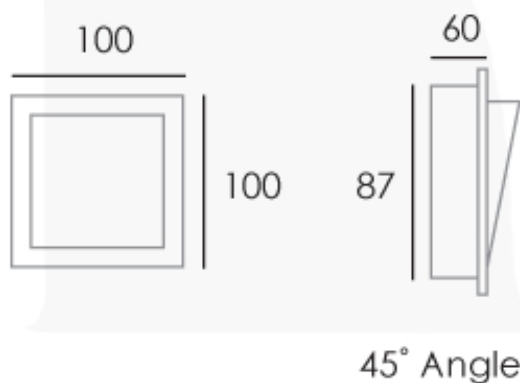

Compatible with halogen & LED lamps
(Lamp not included)

Dimensions: approx mm

Specifications

Diecast aluminium, tilt

Low voltage

50w max

IP 20

Product Code