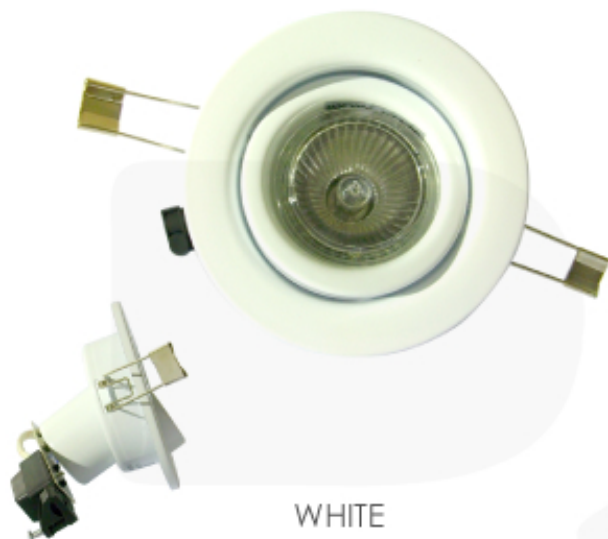

# Information sheet

Downlight, DMGU10 - Diecast, Tilt

SALE

Suitable for indoor use, residential, cafe's, bars & shops, multiple applications

High quality finish

Strong spring clips

Easy lamp maintenance

Compatible with halogen & LED lamps  
(Lamp not included)

WHITE

Dimensions: approx mm

## Specifications

Diecast aluminium

Tilt

GU10

50w max

IP 20