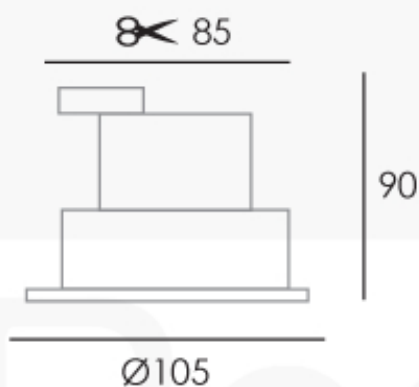

# Information sheet

Downlight, DMGU10 - Diecast, Tilt

SALE

Suitable for indoor use, residential, cafe's, bars & shops, multiple applications

High quality finish

Strong spring clips

Easy lamp maintenance

Compatible with halogen & LED lamps  
(Lamp not included)

WHITE

Dimensions: approx mm

## Specifications

Diecast aluminium

Tilt

GU10

50w max

IP 20