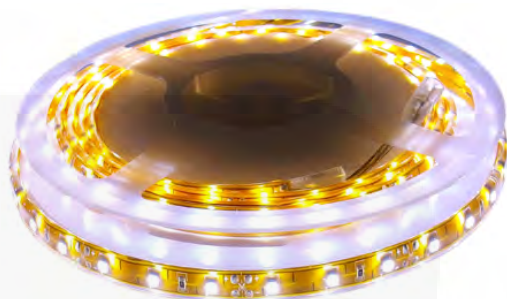

Information sheet

LED Crystal Ribbon, IP65, FLEXILED 65

IP 65

120 Degree beam angle

Can be cut every 50mm

Driver required

Clips and connectors not included

Multiple applications

Dimensions: approx mm

Specifications

11mm width

12v-DC

4.8w p/m

60 LEDs p/m

40,000 Hours

IP 65

120°

RoHS

Product Code

FLEXI-CW-65-12	Cool White - 7 Lumens
FLEXI-WW-65-12	Warm White - 7 Lumens

Various colours made to order