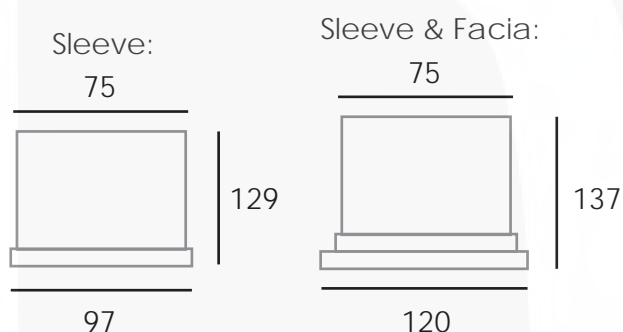

Dimensions: approx mm

Specifications

35w max

GU10

IP 67

Product Code

FOX1

Stainless Steel