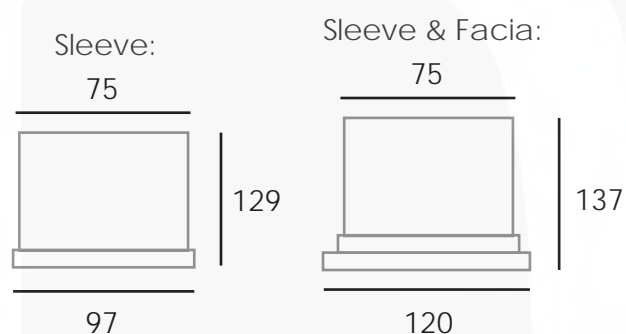

Dimensions: approx mm

Specifications

35w max

GU10

IP 67

Product Code

FOX2

Stainless Steel