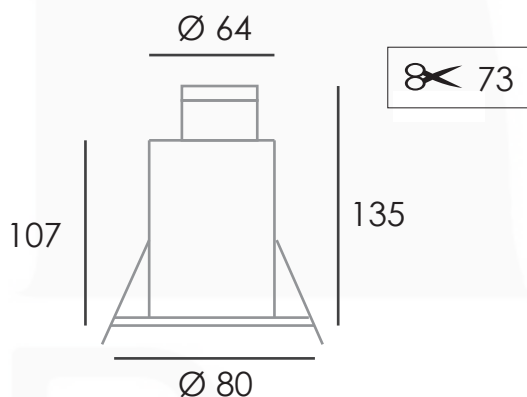

Lamp not included

Dimensions: approx mm

Specifications

Diecast aluminium

Lock ring

GU10 / LV

50w max

IP 20