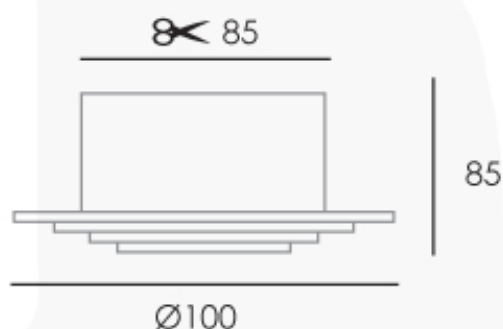

Information sheet

Downlight, GDL - Step, Glass

SALE

BLUE

Lamp holding system using stainless steel fastening spring clips.

Light will vary depending on glass

Ideal for cafe's, bars and restaurants and decorating childrens rooms.

Lamp not included

Dimensions: approx mm

Specifications

Coloured glass fitting

Removable facia - fixed

Low voltage

35w max

IP 20