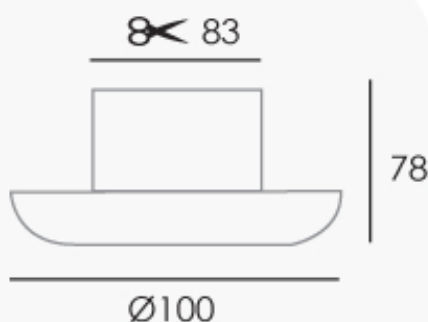

Information sheet

Downlight, GDL - Swirl, Glass

SALE

GREEN

Lamp holding system using stainless steel fastening spring clips.

Light will vary depending on glass

Ideal for cafe's, bars and restaurants and decorating childrens rooms.

Lamp not included

Dimensions: approx mm

Specifications

Coloured glass fitting

Removable facia - fixed

Low voltage

35w max

IP 20