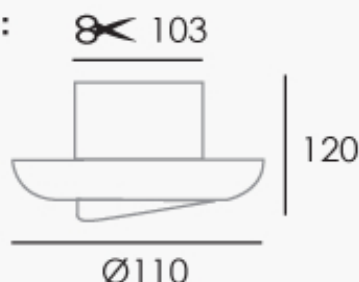

Information sheet

Downlight, GEB - Glass, Tilt

SALE

OPAL

30° swivelling and 350° adjustable recessed fitting in glass for 12v power supply using safety transformer conforming to EN-60.472 (not included)

Lamp holding system using stainless steel fastening spring clips.

Light will vary depending on glass

Ideal for cafe's, bars and restaurants and decorating childrens rooms.

Lamp not included.

Dimensions: approx mm

Tilt Angle:
30°

Specifications

Coloured glass fitting

30° swivelling