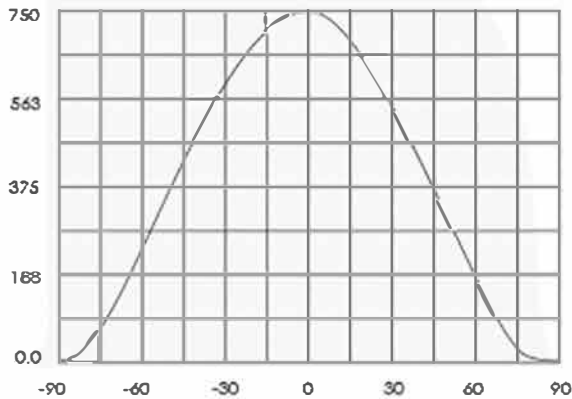

# LED Series: IL38

38w Samsung LED  
 Pri: 210 - 250v AC  
 DVM 50.000hrs  
 Extensive beam 120°  
 P=38w 3200 Lumens  
 CRI Ra >75  
 Equivalent halide 75 - 100w

120°	120°	35°C	1.3kg

**CE** RoHS

## Product Code

IL38-45k	Neutral White - 4500k
----------	-----------------------

## Dimensions: approx mm