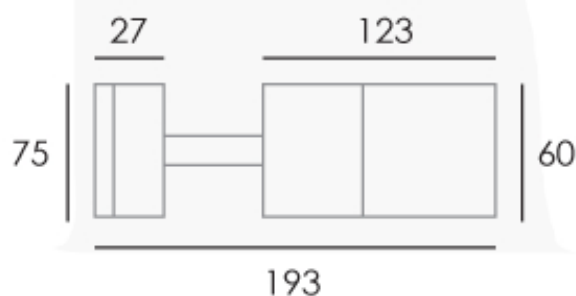

Information sheet

Surface Mount, KESTRAL-1, Spotlight

IP 65

STAINLESS STEEL

Suitable for outdoor/indoor use,
residential, retail, commercial multiple
applications

High quality finish

Tempered glass

Suitable lamps, CFL, LED, Dichroic

Lamp not included

Dimensions: approx mm

Specifications

50w max

Directional head

GU10

IP 65

Product Code