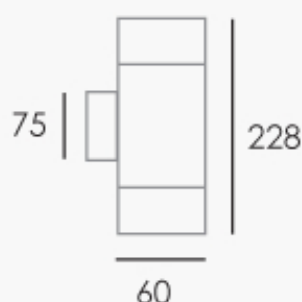

Information sheet

Surface Mount, KITTYHAWK-1, Up/Down Spot

IP65

STAINLESS STEEL

Suitable for outdoor/indoor use, residential, retail, commercial multiple applications

High quality finish - Tempered glass

Long body to suit energy saving lamps (Lamp not included)

Dimensions: approx mm

Specifications

2 x 50w max

GU10

IP 65

Product Code

KITTYHAWK-1

304 Grade Stainless Steel