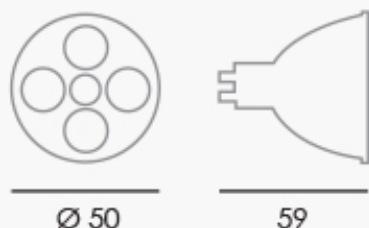

Information sheet

LED GU10, 8w - LG8-G

LED

Suitable for indoor use, residential, cafe's, bars & shops, multiple applications

A direct replacement for any incandescent or halogen GU10 fitting

Can reduce your energy consumption by up to 90% with an extremely long life

Not dimmable

Dimensions: approx mm

Specifications

Daylight 6400k - 330 lumens

Warm White 3000k - 309 lumens

GU10

25000 hrs

230v