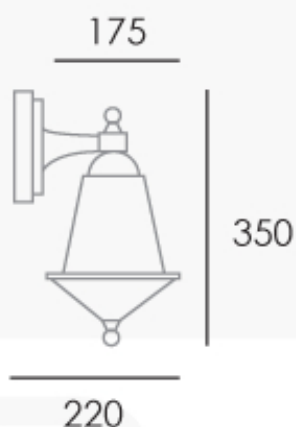

Information sheet

Lantern, LN-DL, Downlight

IP 33

BLACK

Mount to wall surface, with lighting fixture hanging below mount.

Lamp not included

Dimensions: approx mm

Specifications

Cast aluminium

60w max - 240v

Lamp holder: BC (B22)

IP 33

Product Code

LN-DL-BLK Black

LN-DL-W White

M/V