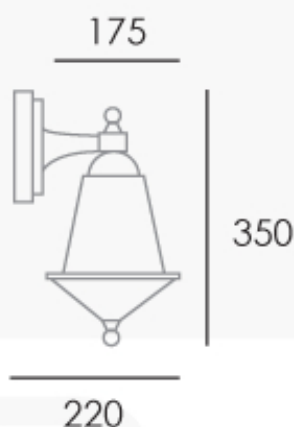

Information sheet

Lantern, LN-DL, Downlight

IP 33

WHITE

Mount to wall surface, with lighting fixture hanging below mount.

Lamp not included

Dimensions: approx mm

Specifications

Cast aluminium

60w max - 240v

Lamp holder: BC (B22)

IP 33

Product Code

LN-DL-BLK Black

LN-DL-W White

M/V