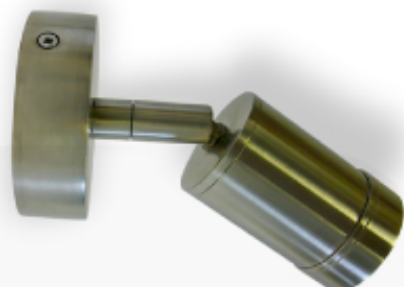

## Surface Mount Spot - MINIKESTRAL

LED

IP 65

STAINLESS STEEL

Suitable for outdoor/indoor use,  
residential, cafe's, bars & shops,  
multiple applications

Dimensions: approx mm

Specifications

White LED

12V - 1w max, Directional head

IP 65

LED Driver required 350Ma

Product Code

MINIKESTRAL

316 Marine Grade  
Stainless Steel

IP 65

CE RoHS