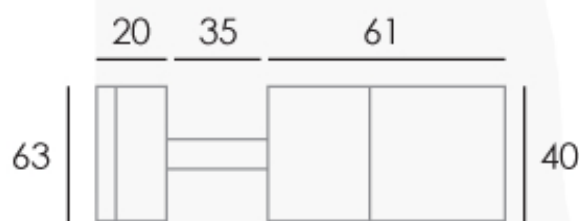

## Surface Mount Spot - MINIKESTRAL

LED

IP 65

STAINLESS STEEL

Suitable for outdoor/indoor use,  
residential, cafe's, bars & shops,  
multiple applications

Dimensions: approx mm

Specifications

White LED

12V - 1w max, Directional head

IP 65

LED Driver required 350Ma

Product Code

MINIKESTRAL

316 Marine Grade  
Stainless Steel

IP 65

CE RoHS