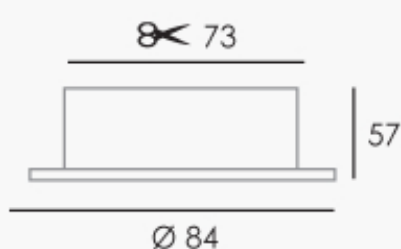

Information sheet

Downlight, SL015-1 - Bathroom Aquaspot

SALE

IP65

BRASS

Removable facia ensures easy lamp maintenance

Water tightness without impeding design

Compatible with halogen, CFL & LED lamps (Lamp not included)

Dimensions: approx mm

Specifications

Diecast aluminium

Bathroom downlight

GU10/LV

50w max

IP65

Product Code