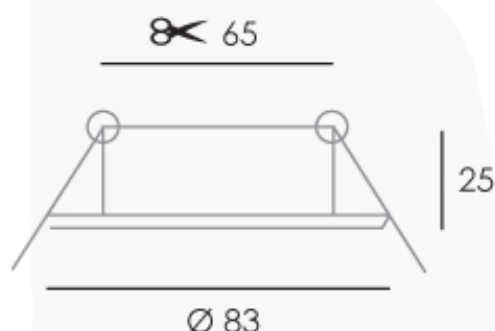

Information sheet

Downlight, SL015 - Bathroom Aquaspot

SALE

IP 65

BRUSHED CHROME

Removable facia ensures easy lamp maintenance

Water tightness without impeding design

Compatible with halogen, CFL & LED lamps (Lamp not included)

Dimensions: approx mm

Specifications

Aqua spot aluminium

Watertight diecast showerlight

GU10 / LV

35w max

IP 65

Product Code