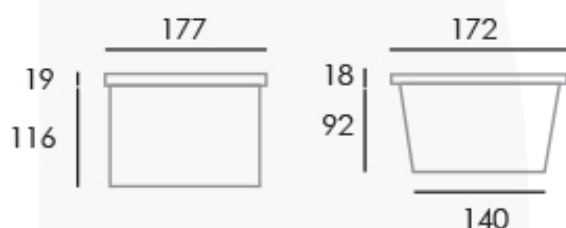

Information sheet

LED Inground, STARSPOT, Uplight

LED

IP 65

STAINLESS STEEL

Deck/Inground uplighter for garden paths, walkways, decking, driveways, multiple applications

High quality finish

Complete with sleeve

Tempered glass

Dimensions: approx mm

Specifications

21 LED's

Stainless steel

IP 65

Product Code

STARSPOT-W White LED