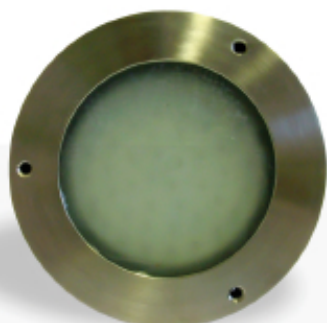

Information sheet

LED Inground, STARSPOT, Uplight

LED

IP 65

STAINLESS STEEL

Deck/Inground uplighter for garden paths, walkways, decking, driveways, multiple applications

High quality finish

Complete with sleeve

Tempered glass

Dimensions: approx mm

Specifications

21 LED's

Stainless steel

IP 65

Product Code

STARSPOT-W White LED

STARSPOT-BL Blue LED

CE RoHS