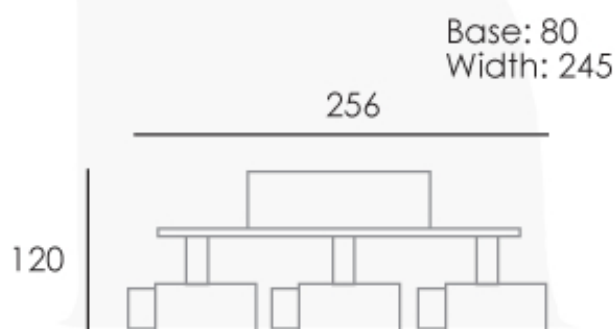

# Information sheet

Surface Mount, STINGRAY3, Triple Spot

SALE

ANTIQUÉ BRASS

Suitable for indoor use, residential, cafe's, bars & shops, multiple applications

High quality finish

Compatible with halogen, CFL & LED lamps

Lamp not included

Dimensions: approx mm

## Specifications

Diecast aluminium

Glass shade - Directional head

GU10

3 x 50w max

IP 20