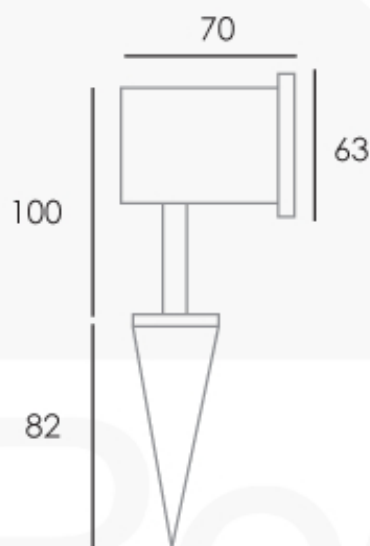

Information sheet

Inground Spot, TIGERSPOT

LED

IP 65

Suitable for outdoor/indoor use,
residential, retail, commercial multiple
applications

High quality finish

Tempered glass

Reinforced cable

Lamp not included

GREY ALUMINIUM

Dimensions: approx mm

Specifications

Luxeon LED

High power 3w

Directional head

Complete with driver

1m cable

IP 65

Product Code

TIGERSPOT

Grey Aluminium

IP 65

CE RoHS